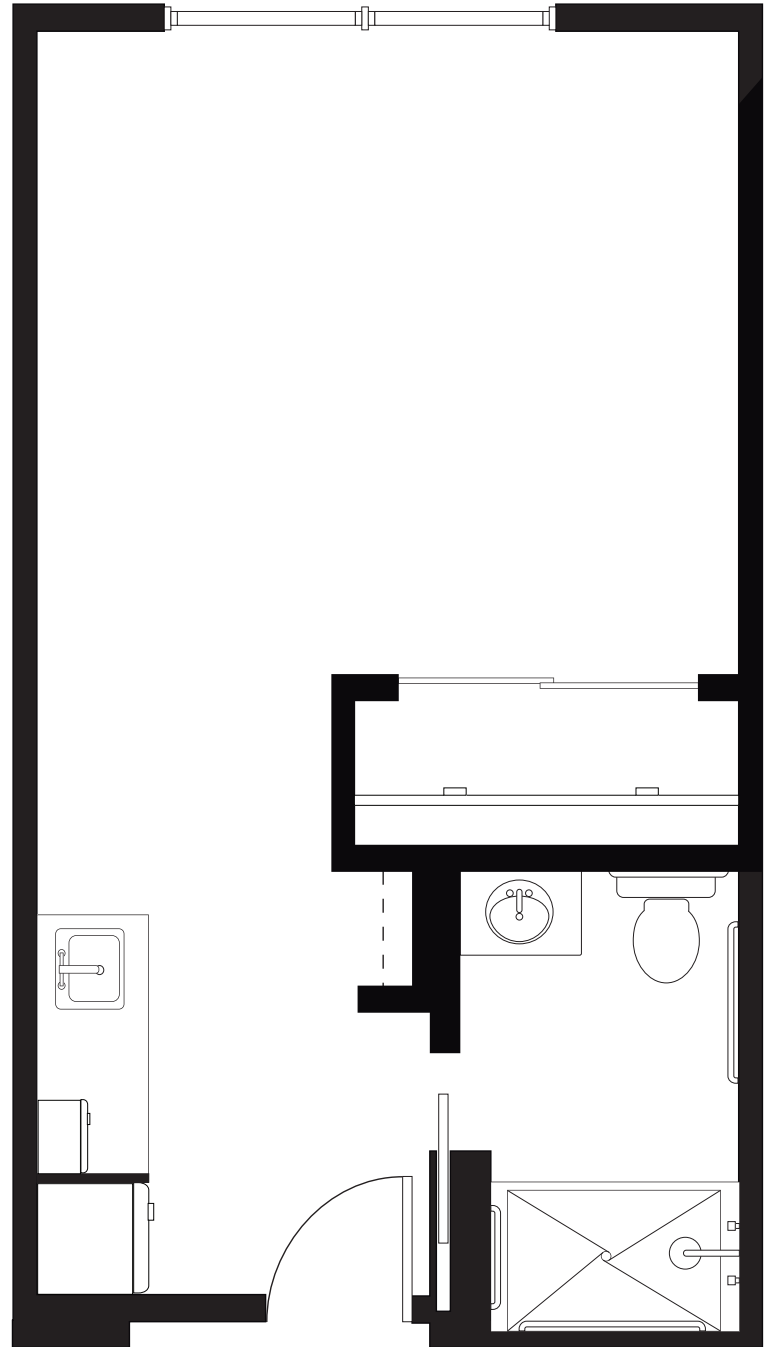

DELUXE STUDIO 440 sq. ft.

AVAMERE
at Oak Park

Assisted Living

1400 NE Rocky Ridge Dr. Roseburg, OR 97470
P: (541) 464-5656 F: (541) 677-7064
AvamereAtOakPark.com