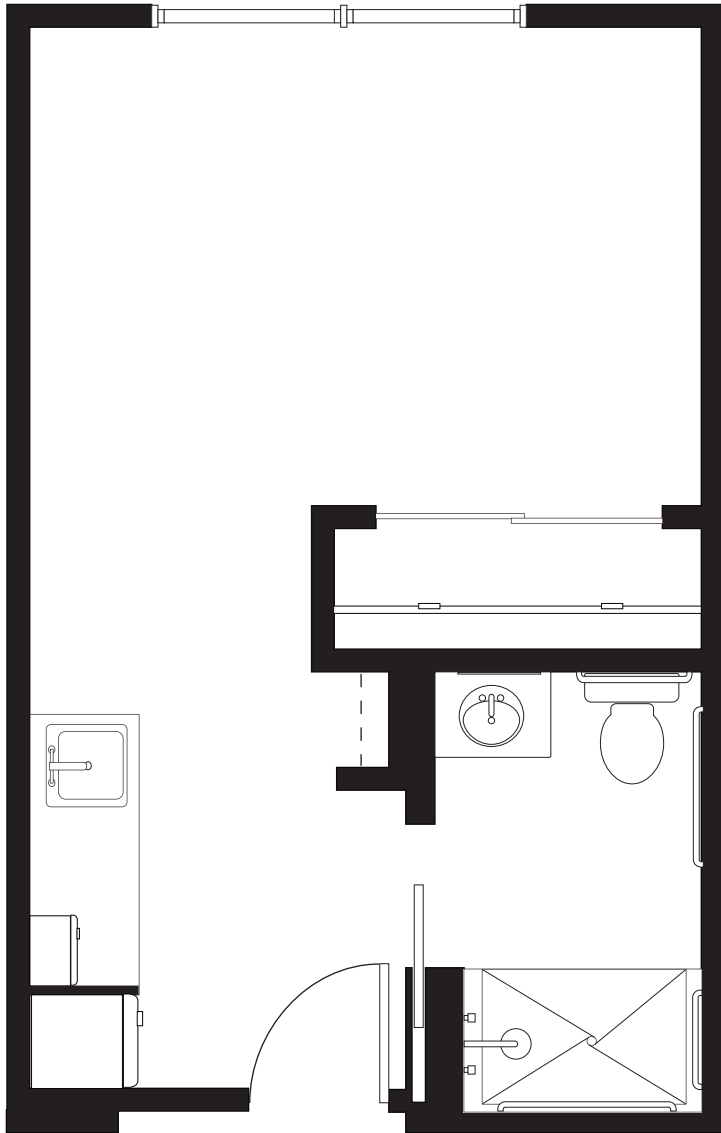

STUDIO 370-390 sq. ft.