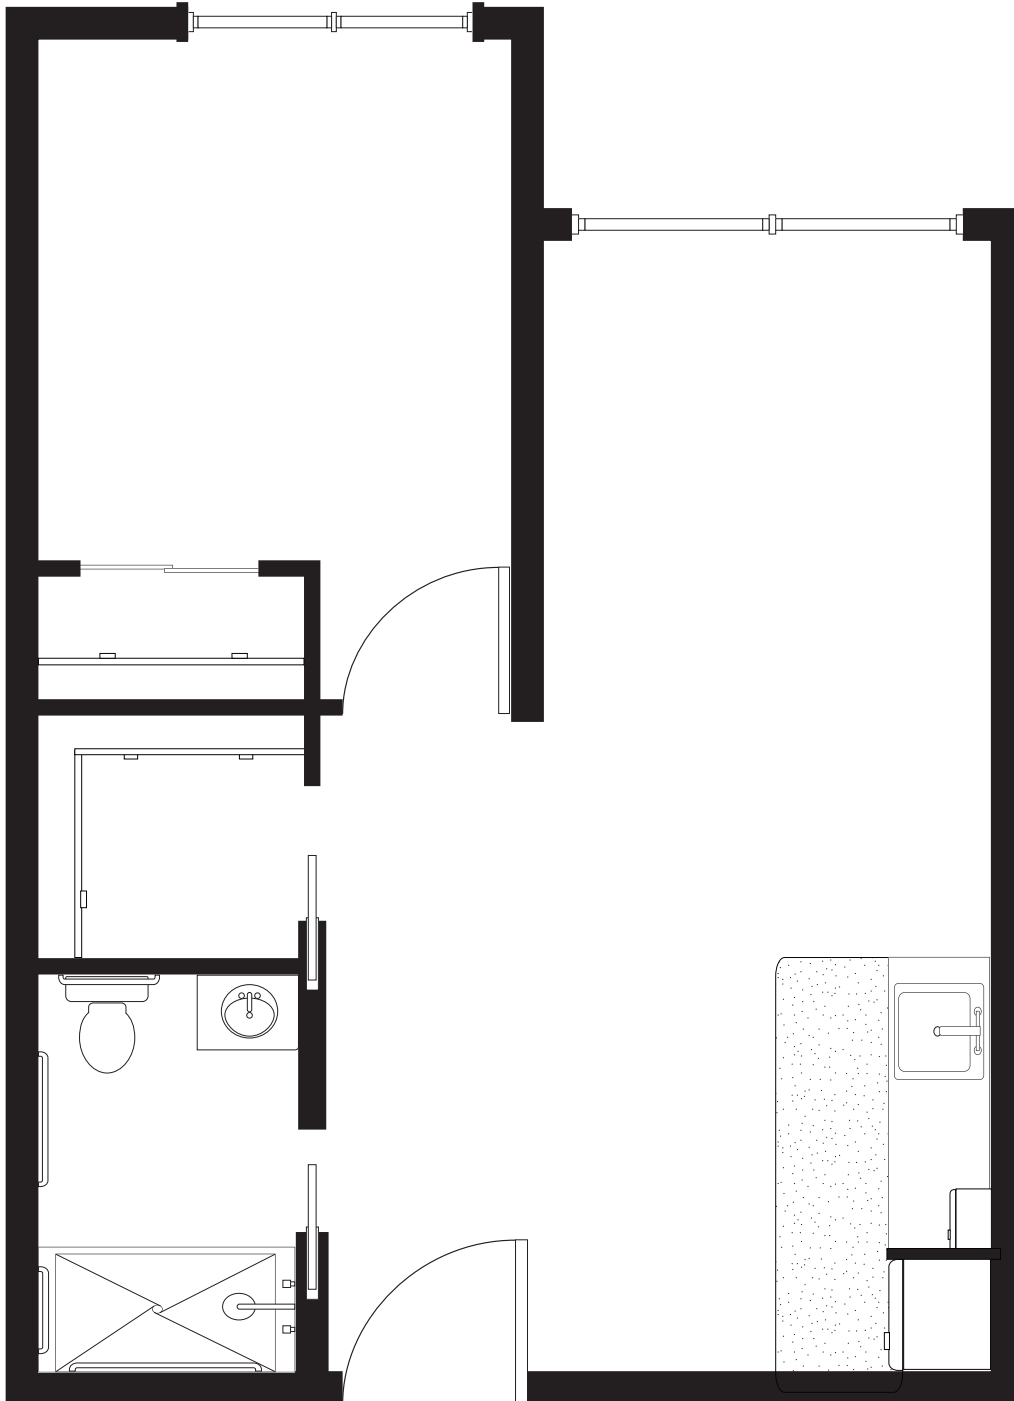

ONE BEDROOM 595 sq. ft.

AVAMERE
at Oak Park

Assisted Living

1400 NE Rocky Ridge Dr. Roseburg, OR 97470
P: (541) 464-5656 F: (541) 677-7064
AvamereAtOakPark.com